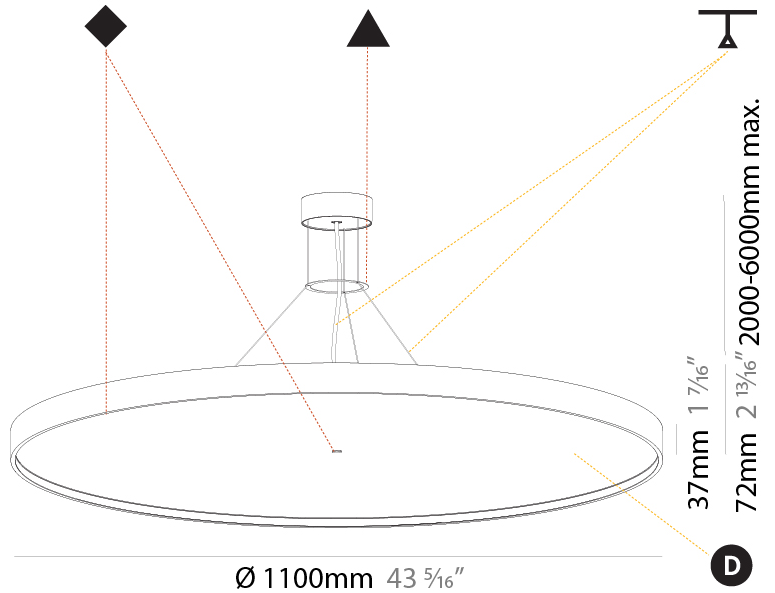

GENERAL

Series: Sign Diva
Subseries: Sign Diva
Brand: Prolicht
Division: Architectural
Mounting Type: Suspension
Mounting Location: Ceiling
Subcategory: Pendant

PHYSICAL

Shape: Round
Diameter (mm): 1100
Diameter (in): 43 ⁵/₁₆"
Height (mm): 72
Height (in): 2 ¹³/₁₆"
Light Distribution: Direct / Indirect
Weight (kg): 20.78
Weight (lbs): 45.81
Diffuser: PMMA - Opal / Micro-Prism / Sparkling Secret / Vintage Industrial
Fixture Finish: SSR / BKV / CWI / CRY / HAB / UFT / ITA / RUA / FTG / MYG / LOD / PUS / FRO / FUP / KIA / POP / BLS / SPG / MEY / GOH / GUM / CHC / COM / ABZ / JAG / OBR / MOS / ROR
Fixture Material: Extruded Aluminum / Steel
Cable Details: 2,000mm/78 3/4" or 6,000mm/236 1/4" Transparent Cable

ELECTRICAL

Lamp Type: LED (Zhaga Standard)
Input Wattage (W): 169.4 / 28.6
Total Output Wattage (W): 135 / 24
Dimming: Tri-Mode (Non-Dimming and Phase Dimming (120Vac only) and 0-10V Dimming)
Driver Included: Yes
Driver Location: Integrated
Driver Type: Constant Current - Universal
Driver Class: Class 2
Input Voltage (V): 120 - 277
Constant Current (MA): 600 / 350

LED

Color Temperature (*K): 2700 / 3000 / 3500 / 4000
Max. Delivered Lumen (lm): 20030 / 20610 / 21050 / 21480
CRI: >90 CRI
Lamp Life (hrs): 50000

OPTICAL

RATINGS AND CERTIFICATIONS

Certified By: Certified for North American Standards
IP rating: IP20